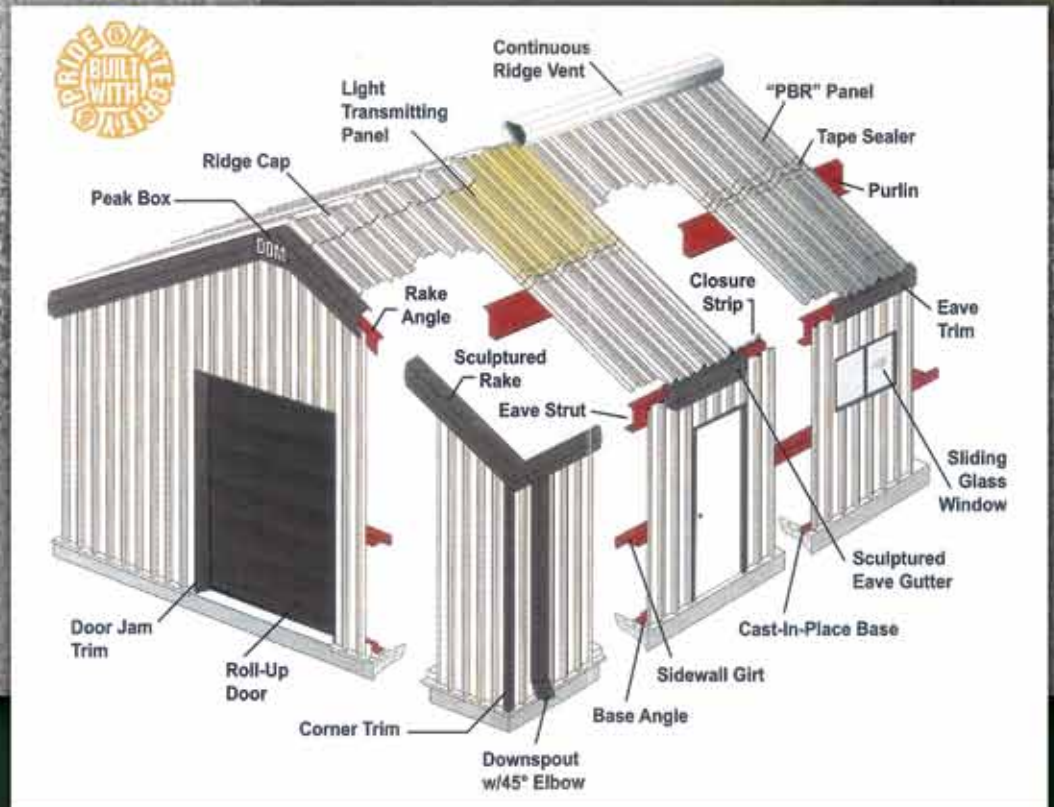

## METAL BUILDINGS

JAMB TRIM

HEAD TRIM

EAVE TRIM

RESIDENTIAL RAKE

M/W STYLE RAKE

OUTSIDE CORNER TRIM

DDM FLAT RIDGE CAP

DDM VALLEY

M/W STYLE HANG-ON GUTTER

DOWNSPOUT WITH 45° ELBOW

CEE ZEE

ANGLES CHANNEL

EAVE STRUTS

Profile

We stock a complete line of:

- Pipe
- Open Channels
- Angle
- 4", 6", 8" Cees/Zees
- Roll-up Doors
- Screws and Bolts
- Walk-Thru Doors
- Anchor Bolts
- Rectangular Tubing
- Skylights
- I-Beam
- Roof Jacks
- Square Tubing
- Power Tools
- Flat Bar
- Welding Supplies